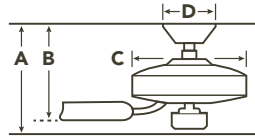

FAN FEATURES

- Mounting Slope – Pitch** 18°
- Lead Wire** 78"
- cUL Listed** Indoor
- Hanging Weight** 19.7 lbs.
- Body Material** Steel
- Warranty** Limited Lifetime

MOTOR FEATURES

- Motor Size/Type** 172mm X 20mm, AC
- Amps** 0.54 on High
- RPM** 155 on High
- Energy Star®** No

HANGING MEASUREMENTS

| WITH 4" DOWNROD | | | |
|-----------------------------|---------------------------|-----------------|------------------------|
| Fixture Drop (from ceiling) | Blade Drop (from ceiling) | Housing (width) | Ceiling Canopy (width) |
| A: 13.50" | B: 10.75" | C: 12.50" | D: 6.25" |